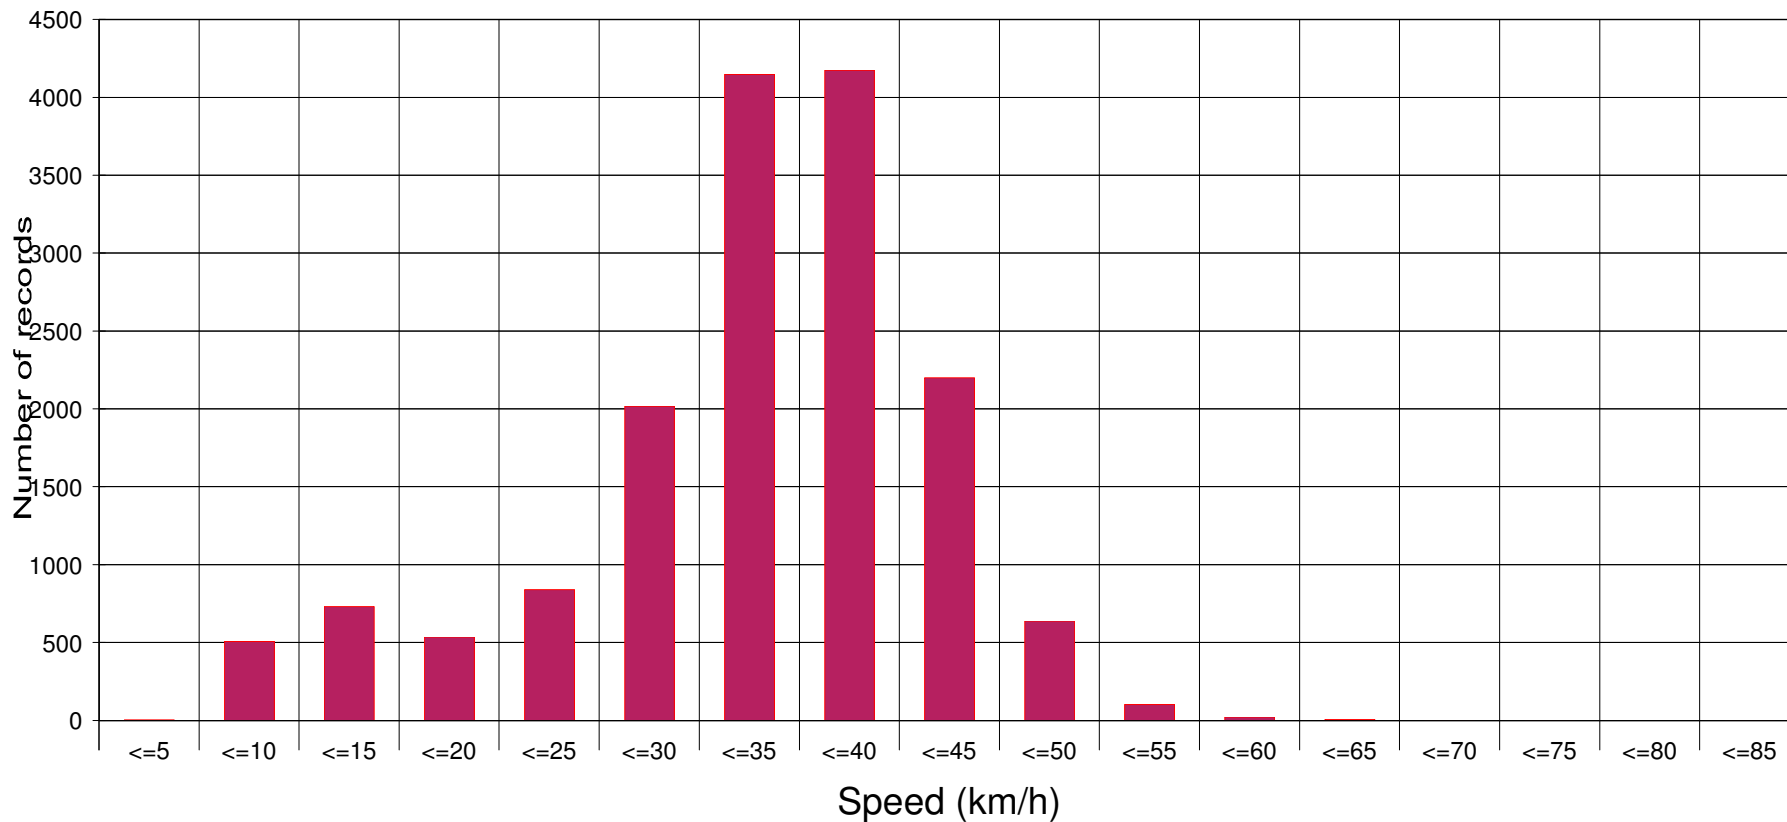

Sierzega Elektronik GmbH
Thürnaus 55, A-4062 Thening
Tel.: +43-7221-64114-0, Fax:-14
Mail: office@sierzega.at
Web: www.sierzega.at

Wenn an dieser Stelle Ihr Logo mit Anschrift usw. stehen soll,
so kopieren Sie eine entsprechende Grafik, gespeichert als "logo.wmf" (Windows Metafile)
mit den Proportionen 1:10 (Breite:Länge) in das Programmverzeichnis dieser Software

To see your own logo with your address here at this place:
Design a graphic file and save it as "logo.wmf" (Windows Metafile)
with the proportions 1:10 (width to length) in the program folder of this software

Pickford Aug-Sept 2019 30k/hr

Statistics

Period: Thursday, August 15, 2019, 09:12 o'clock to Tuesday, September 17, 2019, 09:54 o'clock

Number of records	15956
Average speed	Va 33.1 km/h
85% of the vehicles are driving slower or up to ...	V85 41 km/h
Maximum speed	Vmax 81 km/h