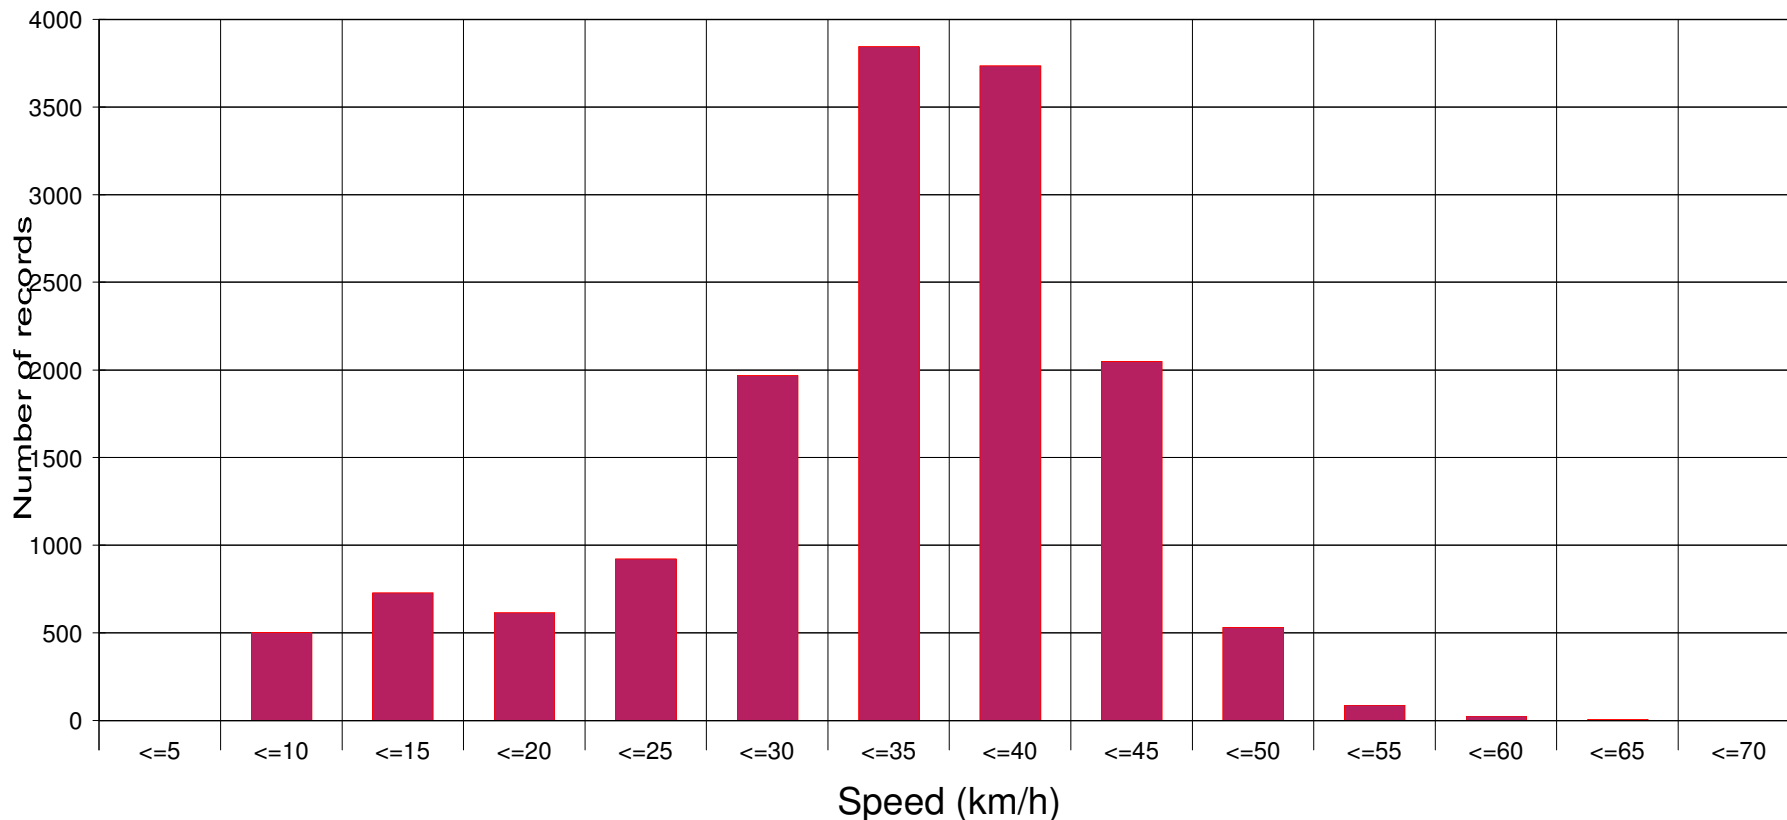

Sierzega Elektronik GmbH
Thürnaus 55, A-4062 Thening
Tel.: +43-7221-64114-0, Fax:-14
Mail: office@sierzega.at
Web: www.sierzega.at

Wenn an dieser Stelle Ihr Logo mit Anschrift usw. stehen soll,
so kopieren Sie eine entsprechende Grafik, gespeichert als "logo.wmf" (Windows Metafile)
mit den Proportionen 1:10 (Breite:Länge) in das Programmverzeichnis dieser Software

To see your own logo with your address here at this place:
Design a graphic file and save it as "logo.wmf" (Windows Metafile)
with the proportions 1:10 (width to length) in the program folder of this software

Pickford July-Aug 2019 30k/hr

Statistics

Period: Wednesday, July 17, 2019, 09:01 o'clock to Thursday, August 15, 2019, 09:09 o'clock

Number of records	15042
Average speed	Va 32.6 km/h
85% of the vehicles are driving slower or up to ...	V85 41 km/h
Maximum speed	Vmax 69 km/h