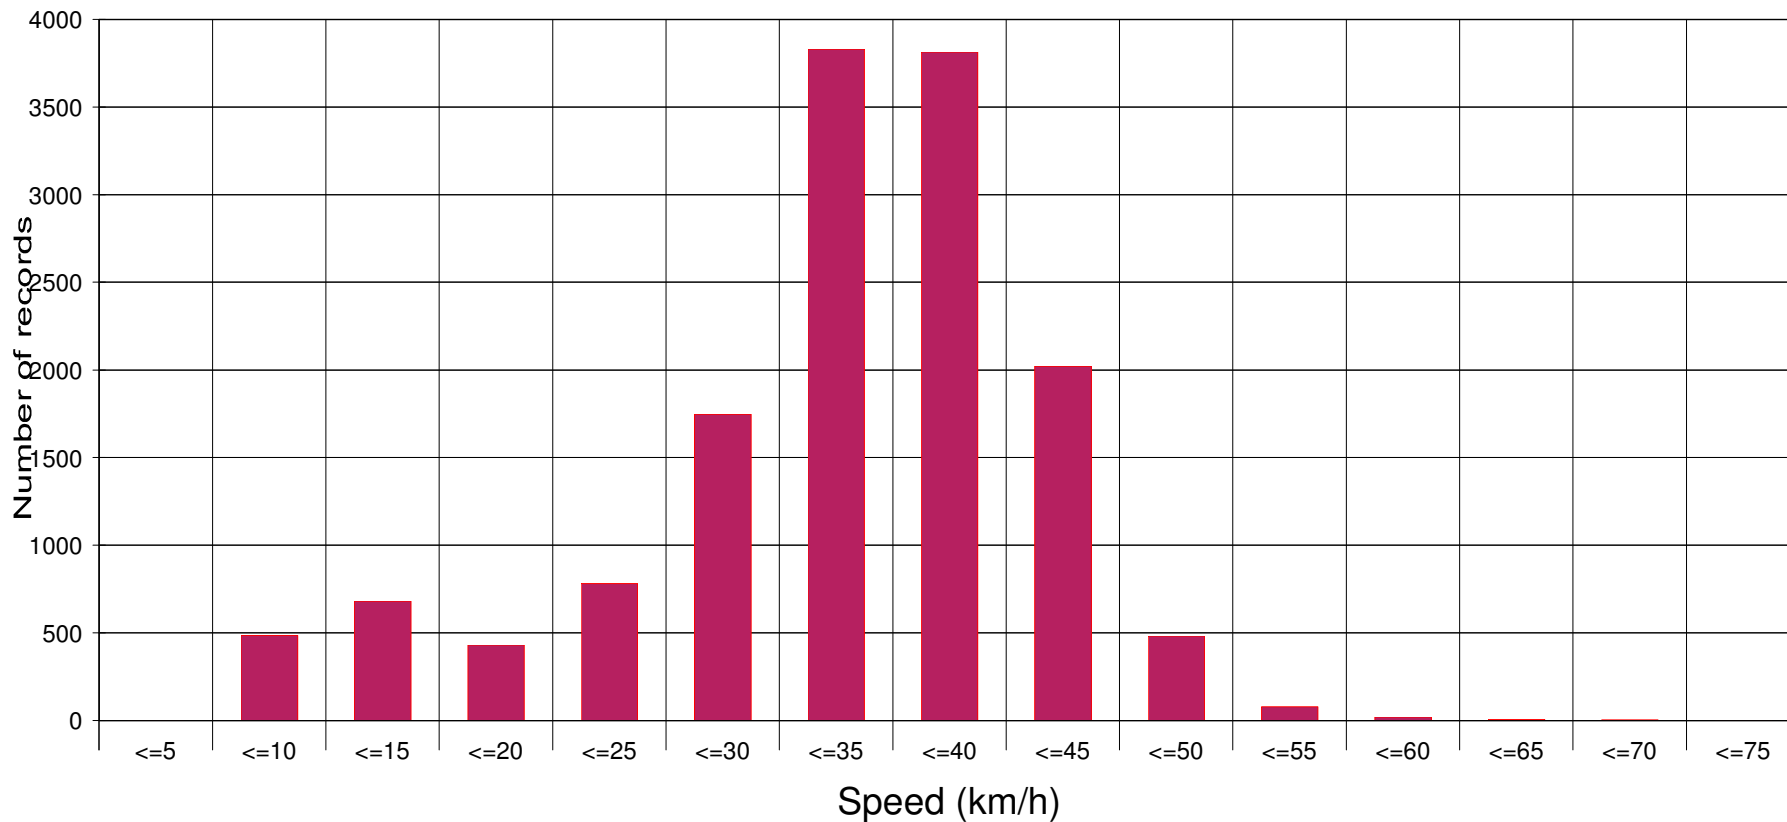

Sierzega Elektronik GmbH
Thürna 55, A-4062 Thening
Tel.: +43-7221-64114-0, Fax:-14
Mail: office@sierzega.at
Web: www.sierzega.at

Wenn an dieser Stelle Ihr Logo mit Anschrift usw. stehen soll,
so kopieren Sie eine entsprechende Grafik, gespeichert als "logo.wmf" (Windows Metafile)
mit den Proportionen 1:10 (Breite:Länge) in das Programmverzeichnis dieser Software

To see your own logo with your address here at this place:
Design a graphic file and save it as "logo.wmf" (Windows Metafile)
with the proportions 1:10 (width to length) in the program folder of this software

Pickford Sept-Oct 2019 30k/hr

Statistics

Period: Tuesday, September 17, 2019, 09:55 o'clock to Thursday, October 17, 2019, 09:57 o'clock

Number of records	14409
Average speed	Va 33.0 km/h
85% of the vehicles are driving slower or up to ...	V85 41 km/h
Maximum speed	Vmax 72 km/h