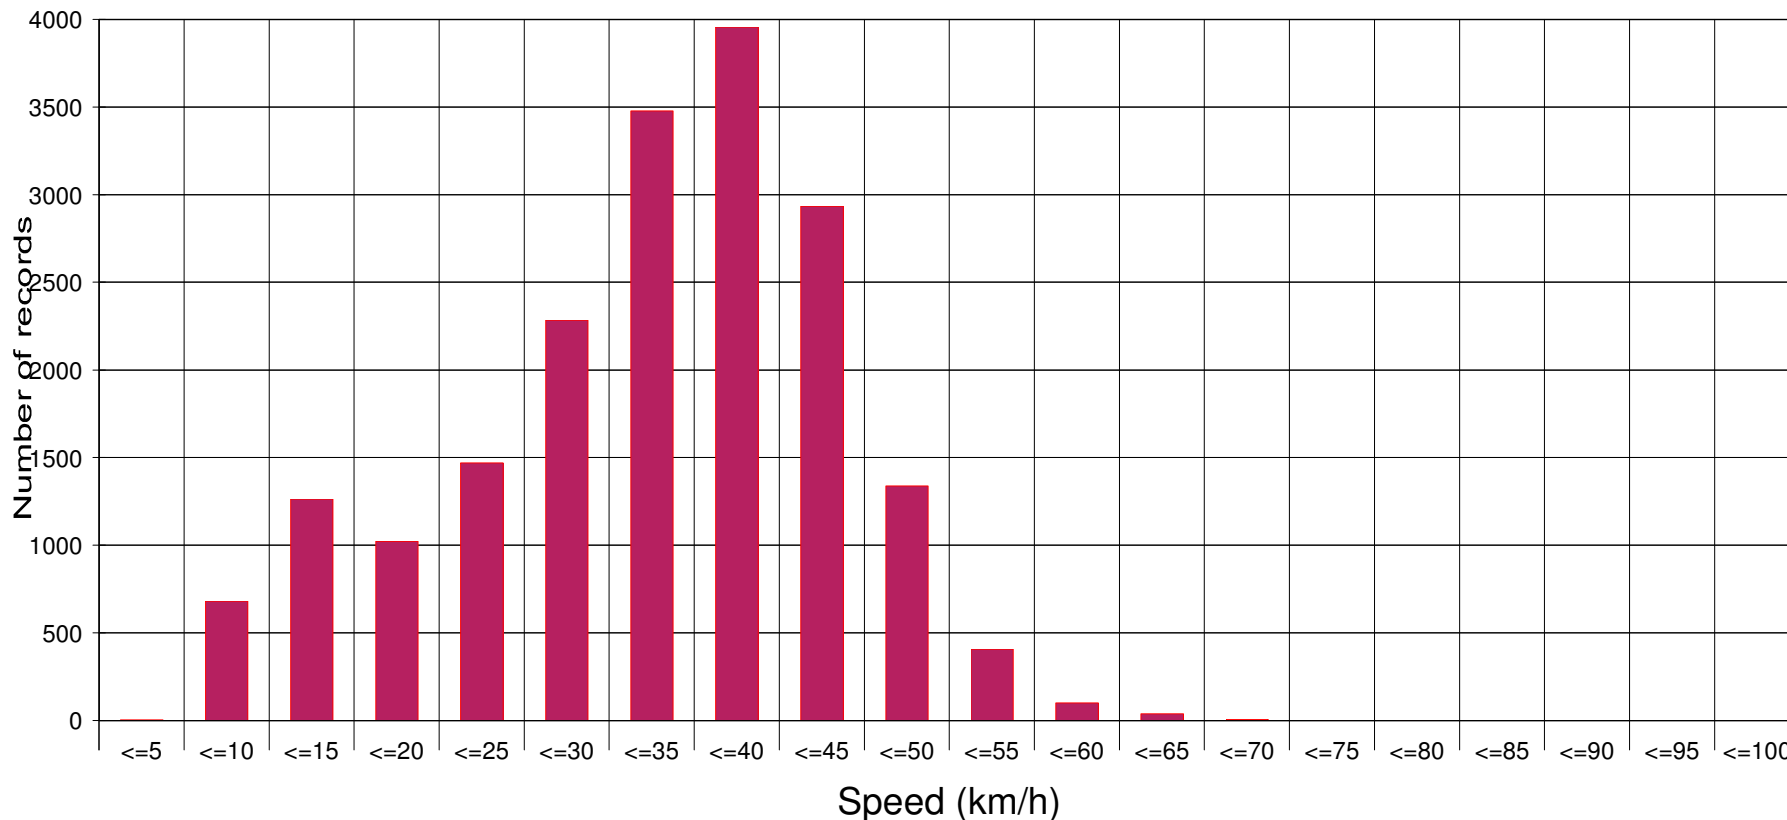

Sierzega Elektronik GmbH
Thürna 55, A-4062 Thening
Tel.: +43-7221-64114-0, Fax:-14
Mail: office@sierzega.at
Web: www.sierzega.at

Wenn an dieser Stelle Ihr Logo mit Anschrift usw. stehen soll,
so kopieren Sie eine entsprechende Grafik, gespeichert als "logo.wmf" (Windows Metafile)
mit den Proportionen 1:10 (Breite:Länge) in das Programmverzeichnis dieser Software

To see your own logo with your address here at this place:
Design a graphic file and save it as "logo.wmf" (Windows Metafile)
with the proportions 1:10 (width to length) in the program folder of this software

Kildew July-Aug 2019 30k/hr

Statistics

Period: Wednesday, July 17, 2019, 08:36 o'clock to Thursday, August 15, 2019, 08:50 o'clock

Number of records	19009
Average speed	Va 32.9 km/h
85% of the vehicles are driving slower or up to ...	V85 44 km/h
Maximum speed	Vmax 96 km/h