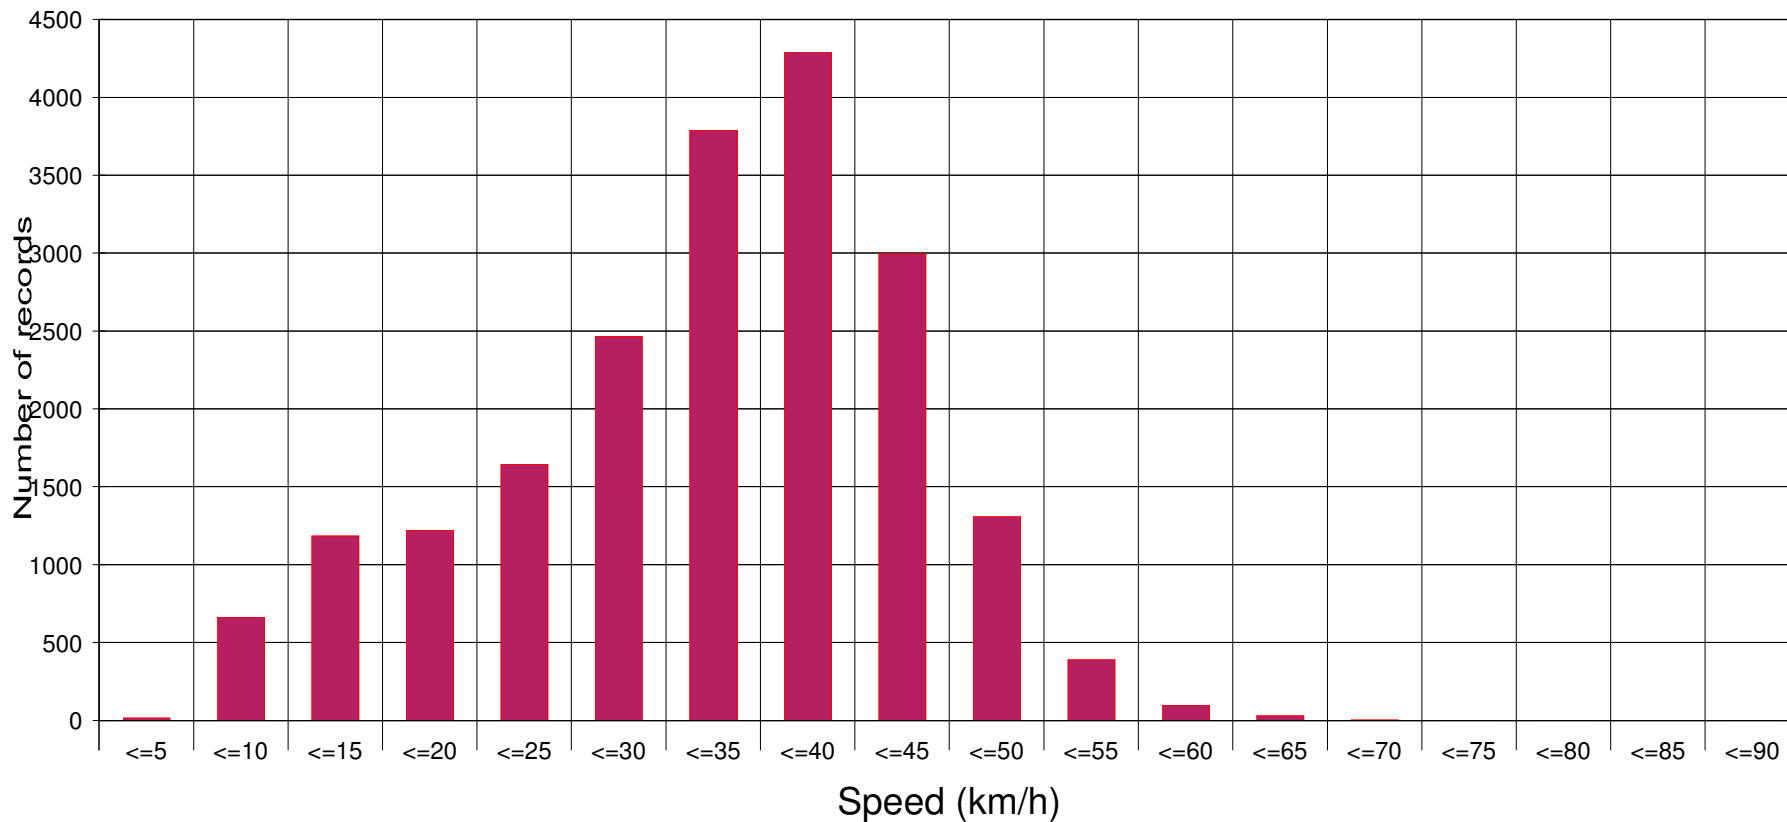

Sierzega Elektronik GmbH
Thürnaus 55, A-4062 Thening
Tel.: +43-7221-64114-0, Fax:-14
Mail: office@sierzega.at
Web: www.sierzega.at

Wenn an dieser Stelle Ihr Logo mit Anschrift usw. stehen soll,
so kopieren Sie eine entsprechende Grafik, gespeichert als "logo.wmf" (Windows Metafile)
mit den Proportionen 1:10 (Breite:Länge) in das Programmverzeichnis dieser Software

To see your own logo with your address here at this place:
Design a graphic file and save it as "logo.wmf" (Windows Metafile)
with the proportions 1:10 (width to length) in the program folder of this software

Kildew Sept-Oct 2019 30k/hr

Statistics

Period: Tuesday, September 17, 2019, 09:39 o'clock to Thursday, October 17, 2019, 09:36 o'clock

Number of records	20137
Average speed	Va 32.7 km/h
85% of the vehicles are driving slower or up to ...	V85 43 km/h
Maximum speed	Vmax 88 km/h