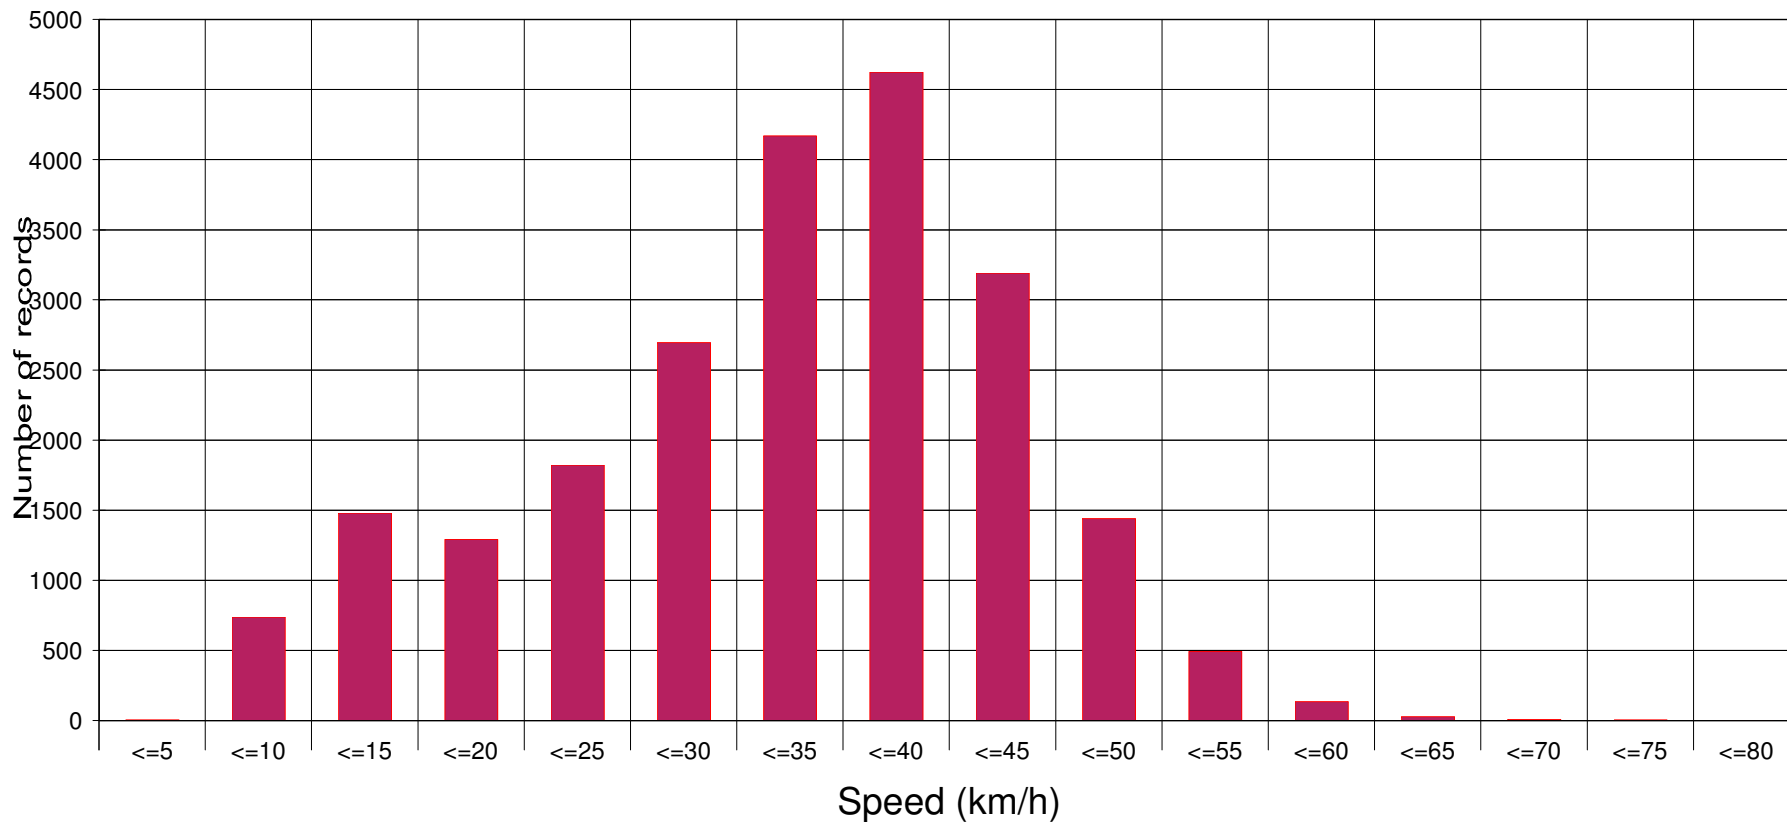

Sierzega Elektronik GmbH
Thürnaus 55, A-4062 Thening
Tel.: +43-7221-64114-0, Fax:-14
Mail: office@sierzega.at
Web: www.sierzega.at

Wenn an dieser Stelle Ihr Logo mit Anschrift usw. stehen soll,
so kopieren Sie eine entsprechende Grafik, gespeichert als "logo.wmf" (Windows Metafile)
mit den Proportionen 1:10 (Breite:Länge) in das Programmverzeichnis dieser Software

To see your own logo with your address here at this place:
Design a graphic file and save it as "logo.wmf" (Windows Metafile)
with the proportions 1:10 (width to length) in the program folder of this software

Kildew Aug-Sept 2019 30k/hr

Statistics

Period: Thursday, August 15, 2019, 08:51 o'clock to Tuesday, September 17, 2019, 09:34 o'clock

Number of records	22157
Average speed	Va 32.6 km/h
85% of the vehicles are driving slower or up to ...	V85 43 km/h
Maximum speed	Vmax 79 km/h