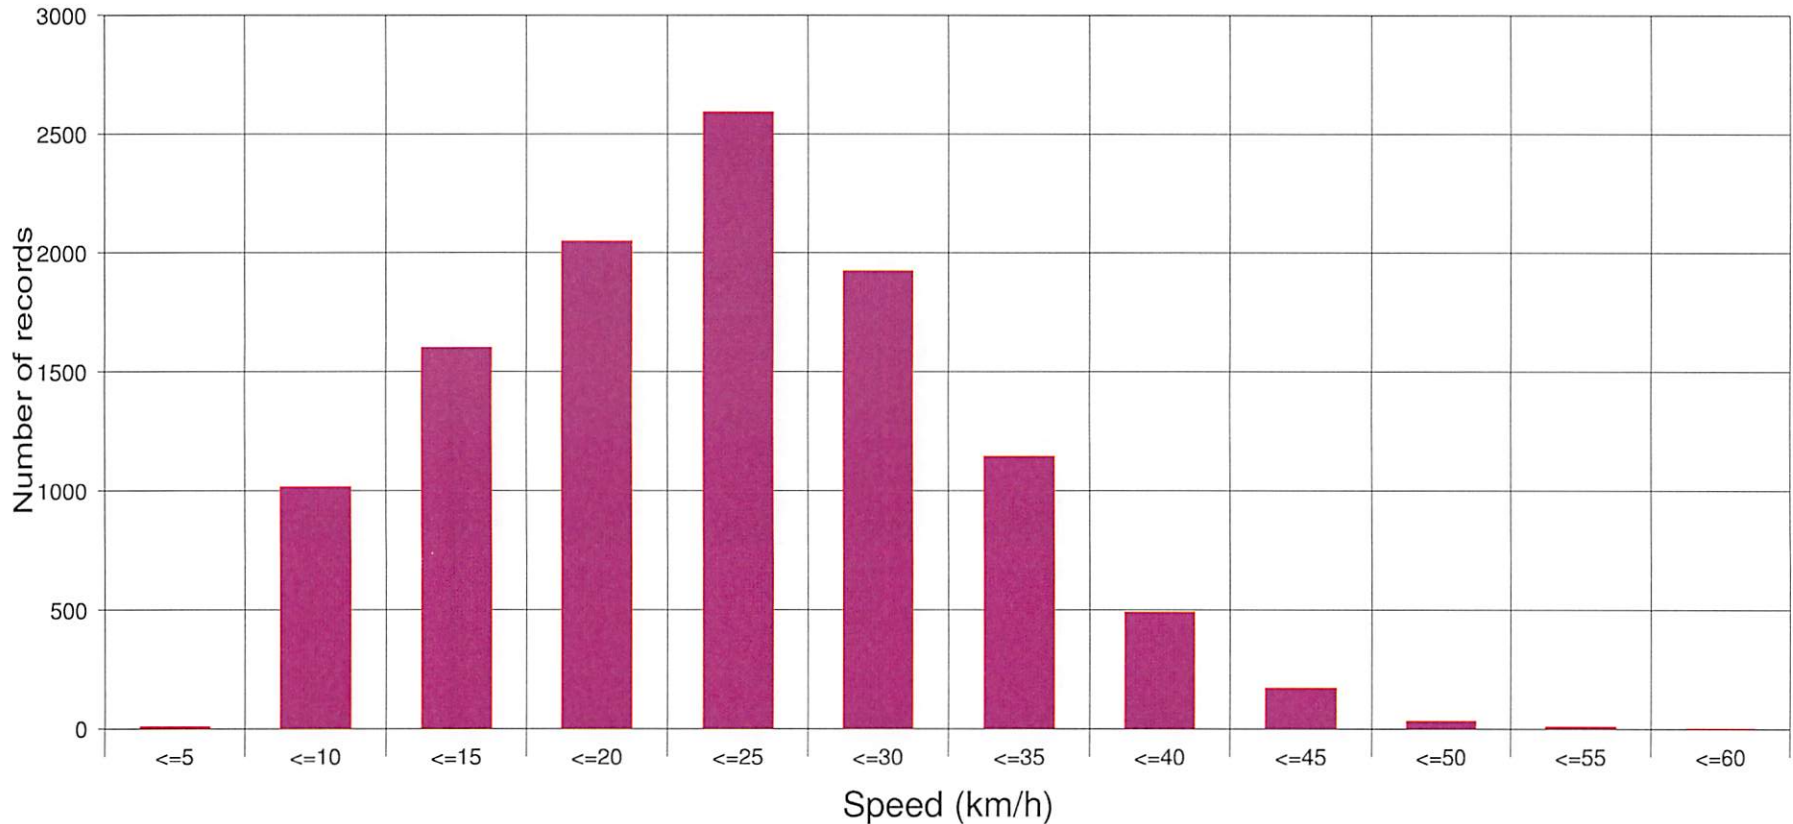

Woodpark - 50kmh

Statistics

Period: Friday, April 24, 2020, 09:17 o'clock to Monday, May 25, 2020, 08:39 o'clock

Number of records	11058
Average speed	Va 22.2 km/h
85% of the vehicles are driving slower or up to ...	V85 31 km/h
Maximum speed	Vmax 57 km/h

Woodpark - 50kmh

Statistics

Period: Wednesday, March 25, 2020, 09:37 o'clock to Friday, April 24, 2020, 08:13 o'clock

Number of records	9044
Average speed	Va 21.9 km/h
85% of the vehicles are driving slower or up to ...	V85 31 km/h
Maximum speed	Vmax 60 km/h

Woodpark - 50kmh

Statistics

Period: Monday, February 24, 2020, 09:42 o'clock to Wednesday, March 25, 2020, 09:12 o'clock

Number of records	22872
Average speed	Va 29.0 km/h
85% of the vehicles are driving slower or up to ...	V85 40 km/h
Maximum speed	Vmax 91 km/h