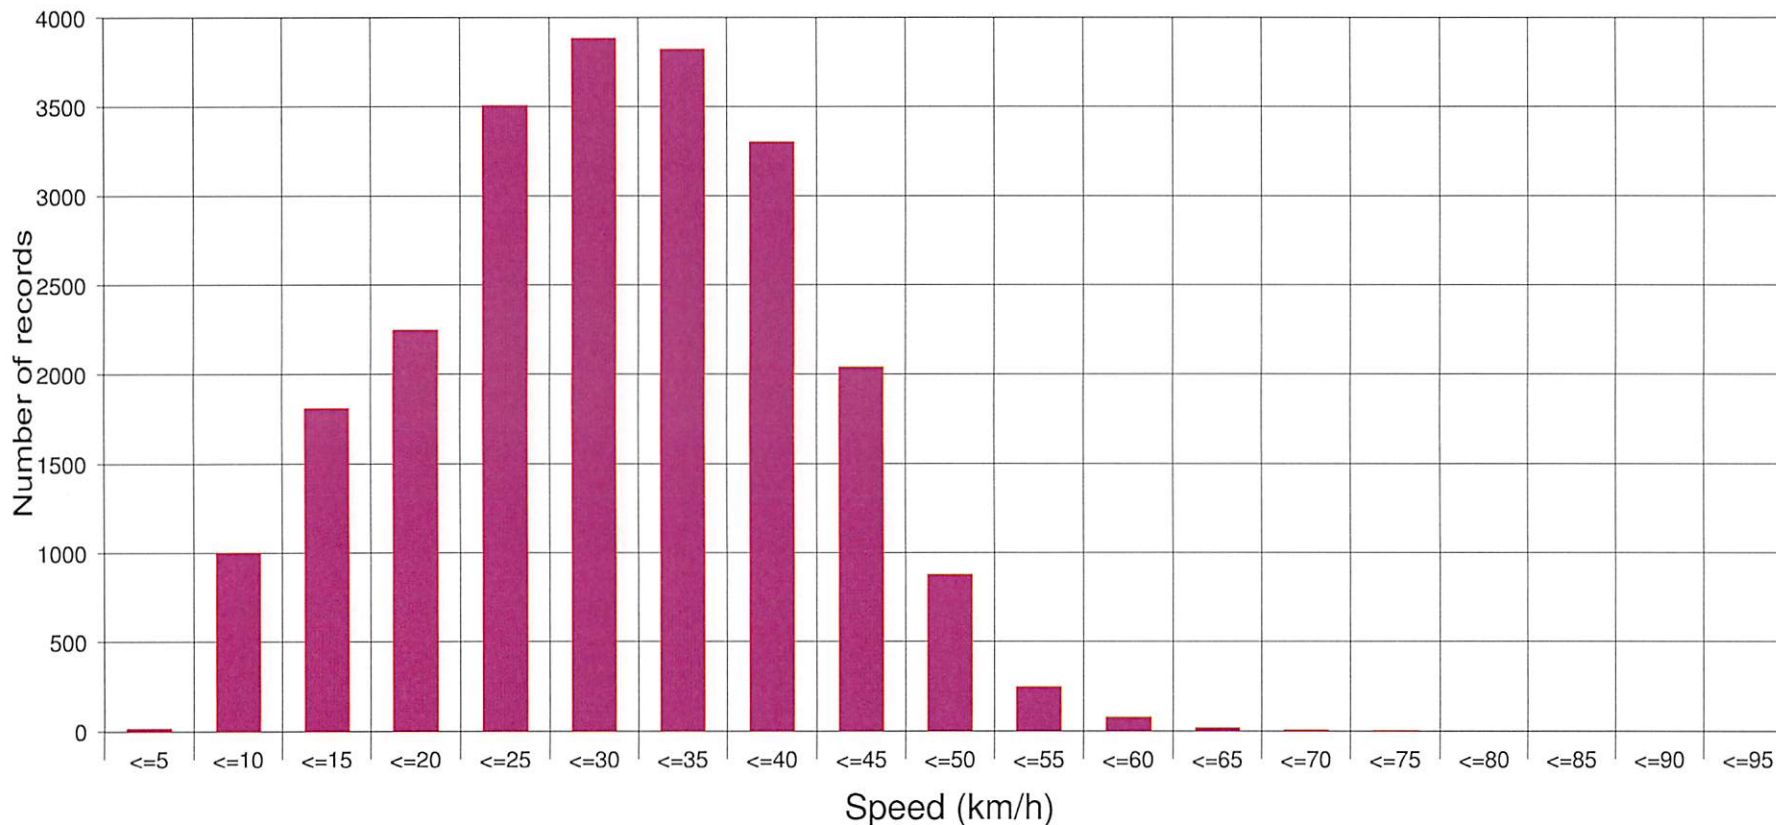

Woodpark - 50kmh

Statistics

Period: Wednesday, March 25, 2020, 09:37 o'clock to Friday, April 24, 2020, 08:13 o'clock

Number of records	9044
Average speed	Va 21.9 km/h
85% of the vehicles are driving slower or up to ...	V85 31 km/h
Maximum speed	Vmax 60 km/h

Woodpark - 50kmh

Statistics

Period: Monday, February 24, 2020, 09:42 o'clock to Wednesday, March 25, 2020, 09:12 o'clock

Number of records	22872
Average speed	Va 29.0 km/h
85% of the vehicles are driving slower or up to ...	V85 40 km/h
Maximum speed	Vmax 91 km/h