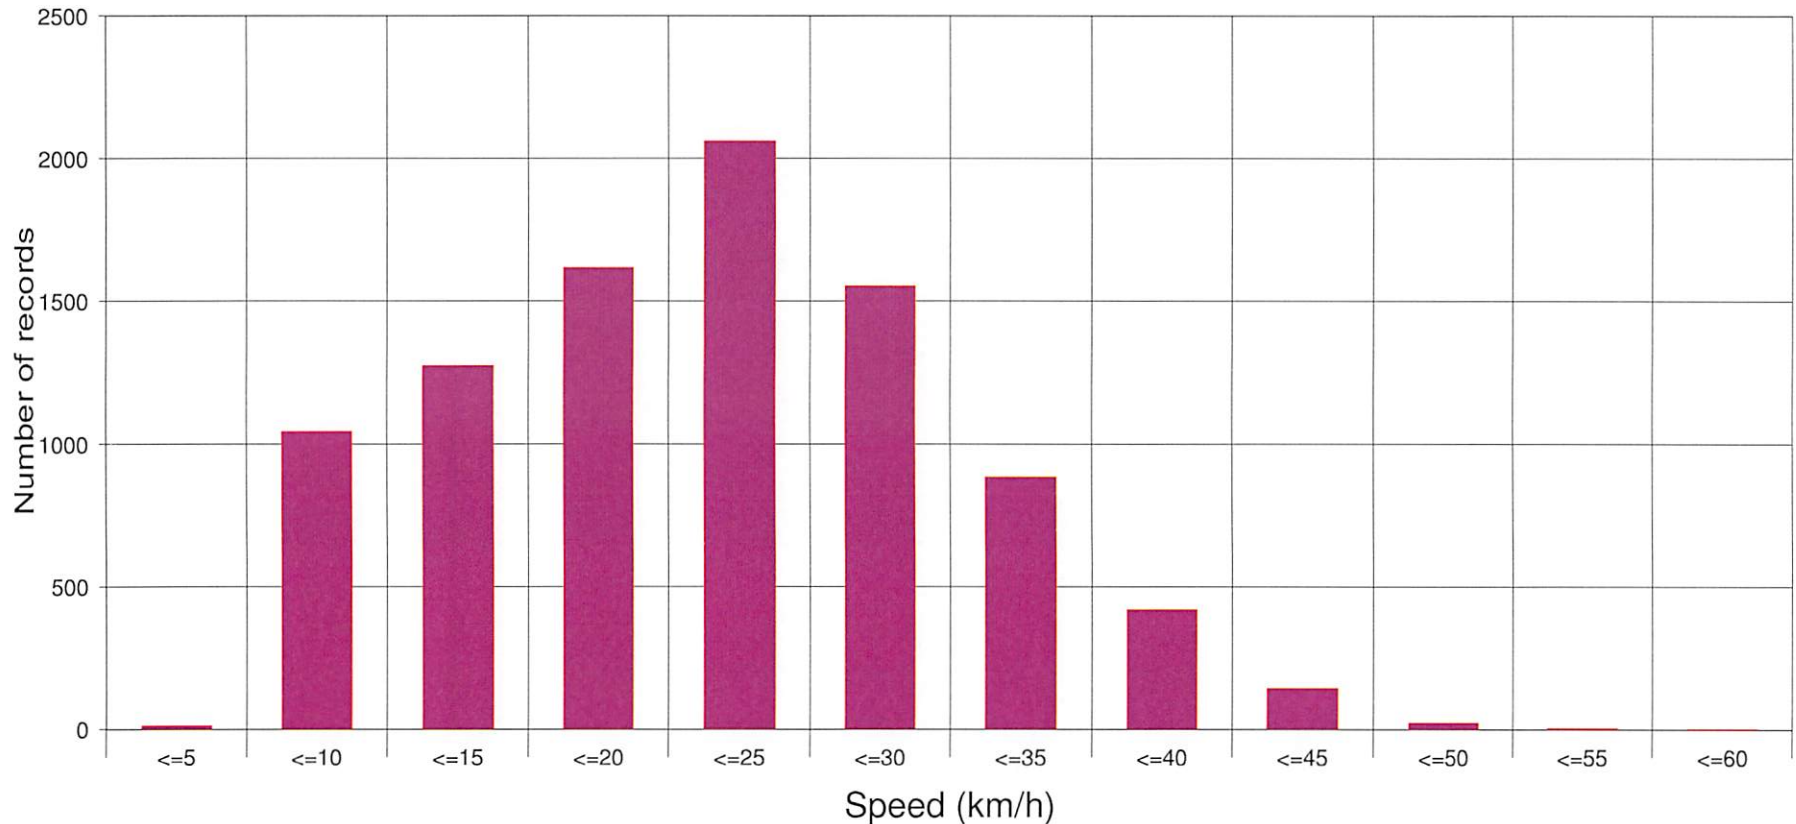

Woodpark - 50kmh

Statistics

Period: Friday, April 24, 2020, 09:17 o'clock to Monday, May 25, 2020, 08:39 o'clock

Number of records	11058
Average speed	Va 22.2 km/h
85% of the vehicles are driving slower or up to ...	V85 31 km/h
Maximum speed	Vmax 57 km/h

Woodpark - 50kmh

Statistics

Period: Wednesday, March 25, 2020, 09:37 o'clock to Friday, April 24, 2020, 08:13 o'clock

Number of records	9044
Average speed	Va 21.9 km/h
85% of the vehicles are driving slower or up to ...	V85 31 km/h
Maximum speed	Vmax 60 km/h

Woodpark - 50kmh

Statistics

Period: Monday, February 24, 2020, 09:42 o'clock to Wednesday, March 25, 2020, 09:12 o'clock

Number of records	22872
Average speed	Va 29.0 km/h
85% of the vehicles are driving slower or up to ...	V85 40 km/h
Maximum speed	Vmax 91 km/h