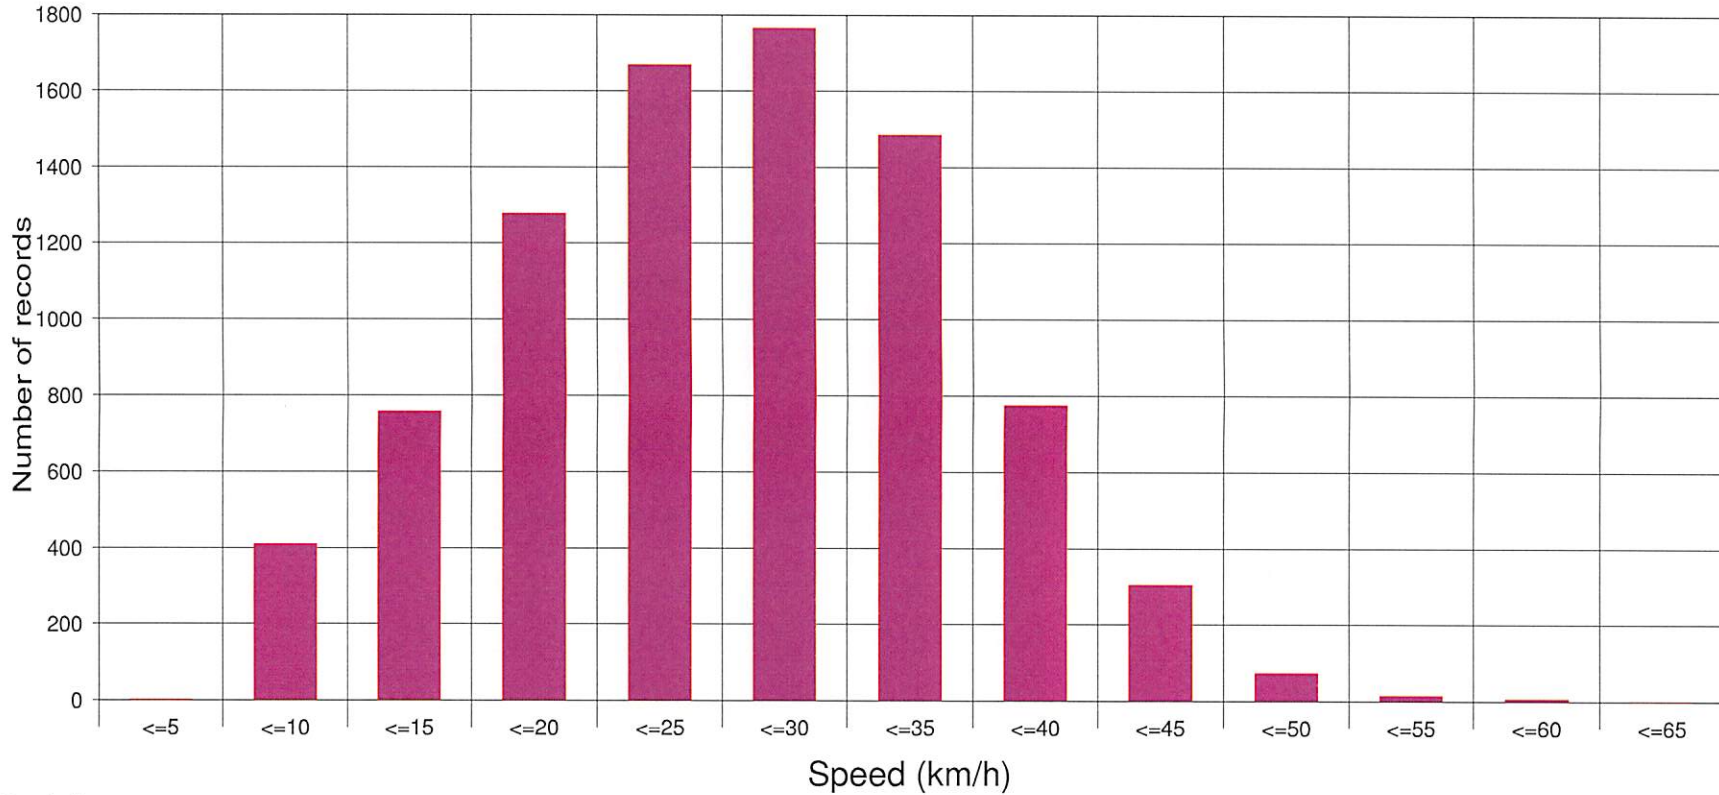

Sierzega Elektronik GmbH
Thürnau 55, A-4062 Thening
Tel.: +43-7221-64114-0, Fax:-14
Mail: office@sierzega.at
Web: www.sierzega.at

Wenn an dieser Stelle Ihr Logo mit Anschrift usw. stehen soll,
so kopieren Sie eine entsprechende Grafik, gespeichert als "logo.wmf" (Windows Metafile)
mit den Proportionen 1:10 (Breite:Länge) in das Programmverzeichnis dieser Software

To see your own logo with your address here at this place:
Design a graphic file and save it as "logo.wmf" (Windows Metafile)
with the proportions 1:10 (width to length) in the program folder of this software

Farview Road - 50kmh

Statistics

Period: Wednesday, August 19, 2020, 08:54 o'clock to Thursday, September 17, 2020, 08:23 o'clock

Number of records	8545
Average speed	Va 25.8 km/h
85% of the vehicles are driving slower or up to ...	V85 35 km/h
Maximum speed	Vmax 63 km/h