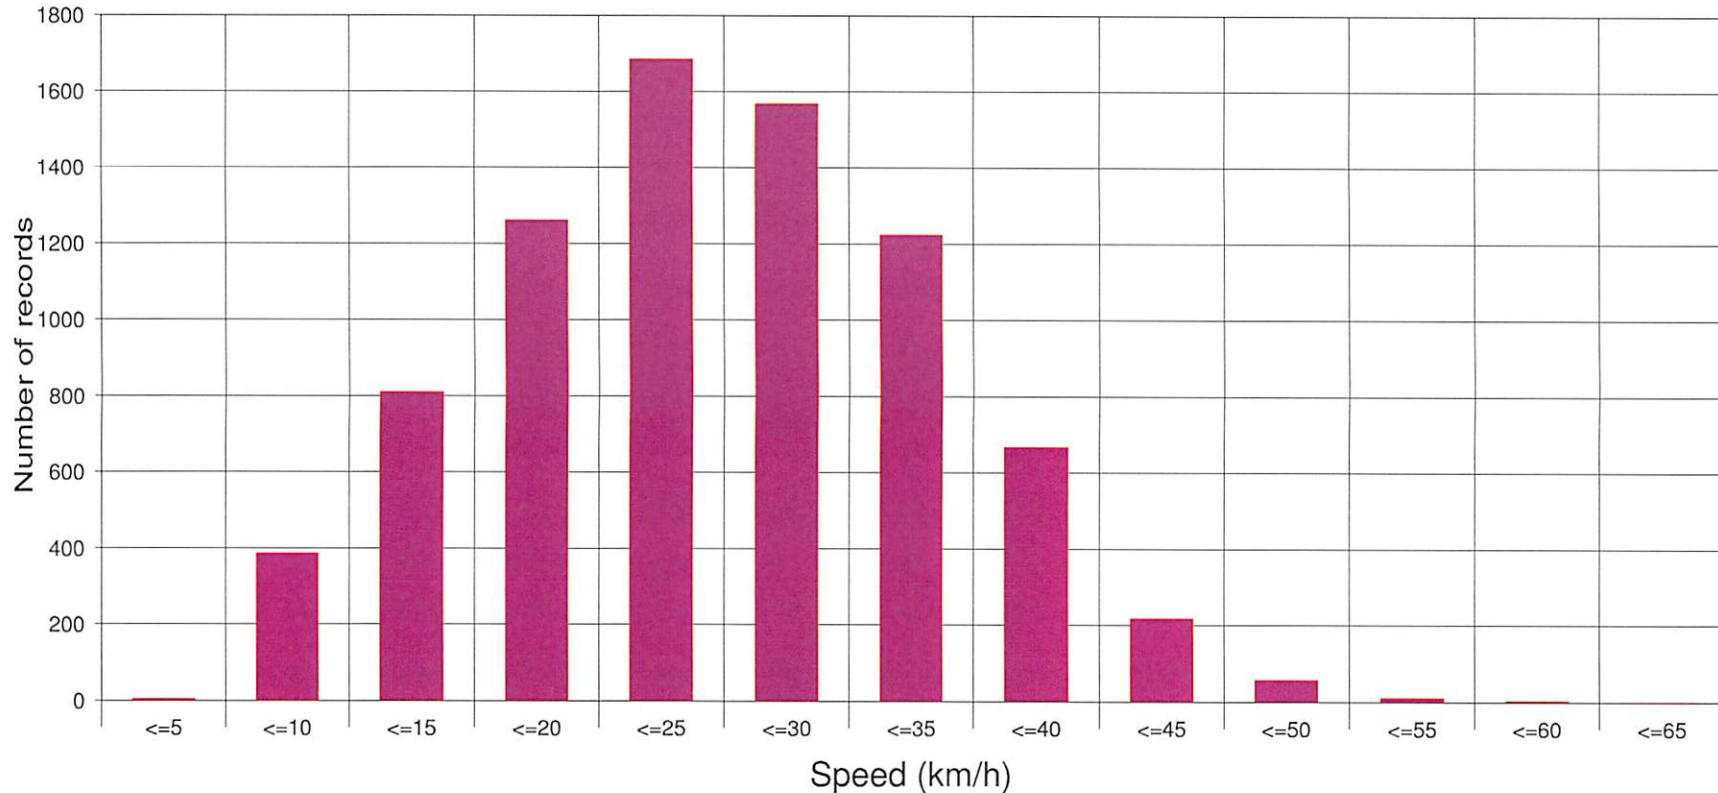

Sierzega Elektronik GmbH
Thürnau 55, A-4062 Thening
Tel.: +43-7221-64114-0, Fax:-14
Mail: office@sierzega.at
Web: www.sierzega.at

Wenn an dieser Stelle Ihr Logo mit Anschrift usw. stehen soll,
so kopieren Sie eine entsprechende Grafik, gespeichert als "logo.wmf" (Windows Metafile)
mit den Proportionen 1:10 (Breite:Länge) in das Programmverzeichnis dieser Software

To see your own logo with your address here at this place:
Design a graphic file and save it as "logo.wmf" (Windows Metafile)
with the proportions 1:10 (width to length) in the program folder of this software

Farview Road - 50kmh

Statistics

Period: Friday, June 19, 2020, 07:17 o'clock to Friday, July 17, 2020, 09:36 o'clock

Number of records	7903
Average speed	Va 25.0 km/h
85% of the vehicles are driving slower or up to ...	V85 34 km/h
Maximum speed	Vmax 61 km/h