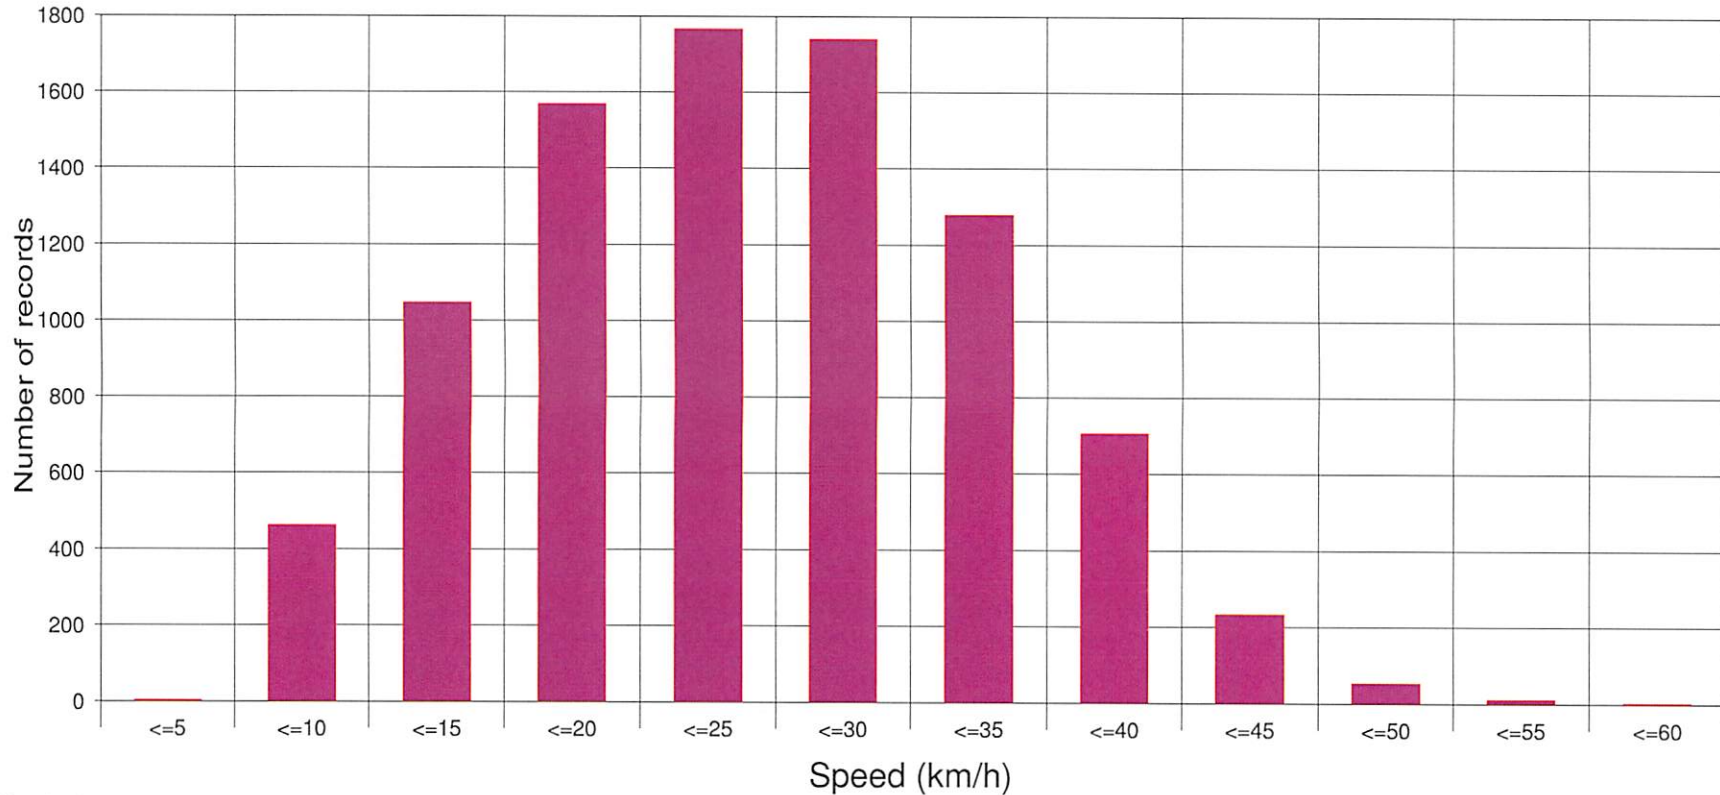

Sierzega Elektronik GmbH
Thürnau 55, A-4062 Thening
Tel.: +43-7221-64114-0, Fax:-14
Mail: office@sierzega.at
Web: www.sierzega.at

Wenn an dieser Stelle Ihr Logo mit Anschrift usw. stehen soll,
so kopieren Sie eine entsprechende Grafik, gespeichert als "logo.wmf" (Windows Metafile)
mit den Proportionen 1:10 (Breite:Länge) in das Programmverzeichnis dieser Software

To see your own logo with your address here at this place:
Design a graphic file and save it as "logo.wmf" (Windows Metafile)
with the proportions 1:10 (width to length) in the program folder of this software

Farview - 50kmh

Statistics

Period: Friday, July 17, 2020, 09:53 o'clock to Wednesday, August 19, 2020, 08:43 o'clock

Number of records	8881
Average speed	Va 24.5 km/h
85% of the vehicles are driving slower or up to ...	V85 34 km/h
Maximum speed	Vmax 59 km/h