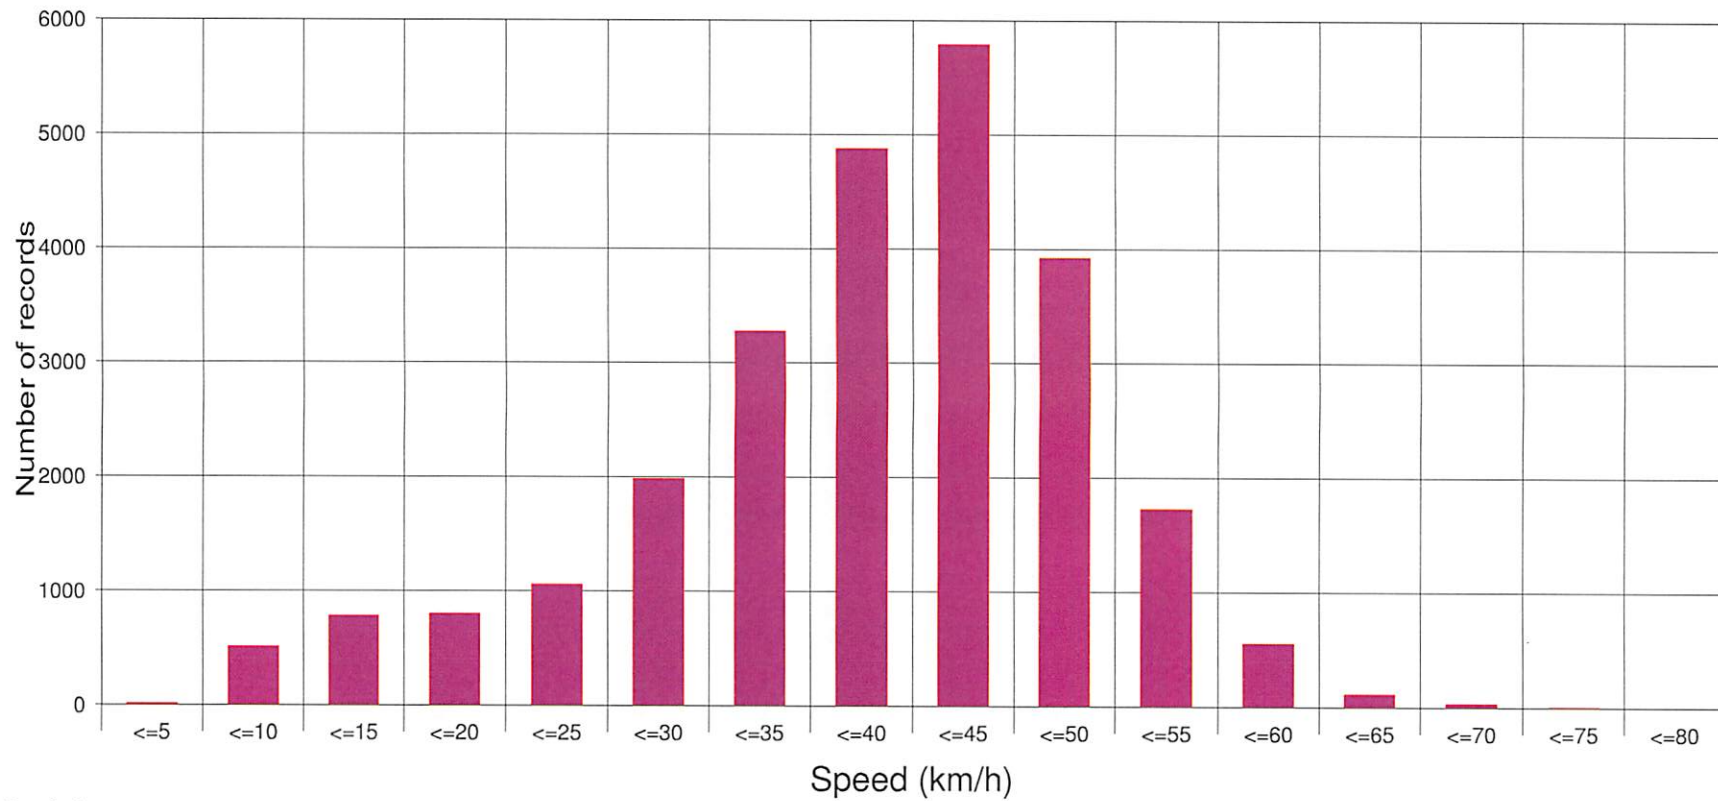

Sierzega Elektronik GmbH
Thürnau 55, A-4062 Thening
Tel.: +43-7221-64114-0, Fax:-14
Mail: office@sierzega.at
Web: www.sierzega.at

Wenn an dieser Stelle Ihr Logo mit Anschrift usw. stehen soll,
so kopieren Sie eine entsprechende Grafik, gespeichert als "logo.wmf" (Windows Metafile)
mit den Proportionen 1:10 (Breite:Länge) in das Programmverzeichnis dieser Software

To see your own logo with your address here at this place:
Design a graphic file and save it as "logo.wmf" (Windows Metafile)
with the proportions 1:10 (width to length) in the program folder of this software

Aldeane - 50kmh

Statistics

Period: Friday, July 17, 2020, 09:52 o'clock to Wednesday, August 19, 2020, 08:53 o'clock

Number of records	25451
Average speed	Va 38.2 km/h
85% of the vehicles are driving slower or up to ...	V85 48 km/h
Maximum speed	Vmax 78 km/h