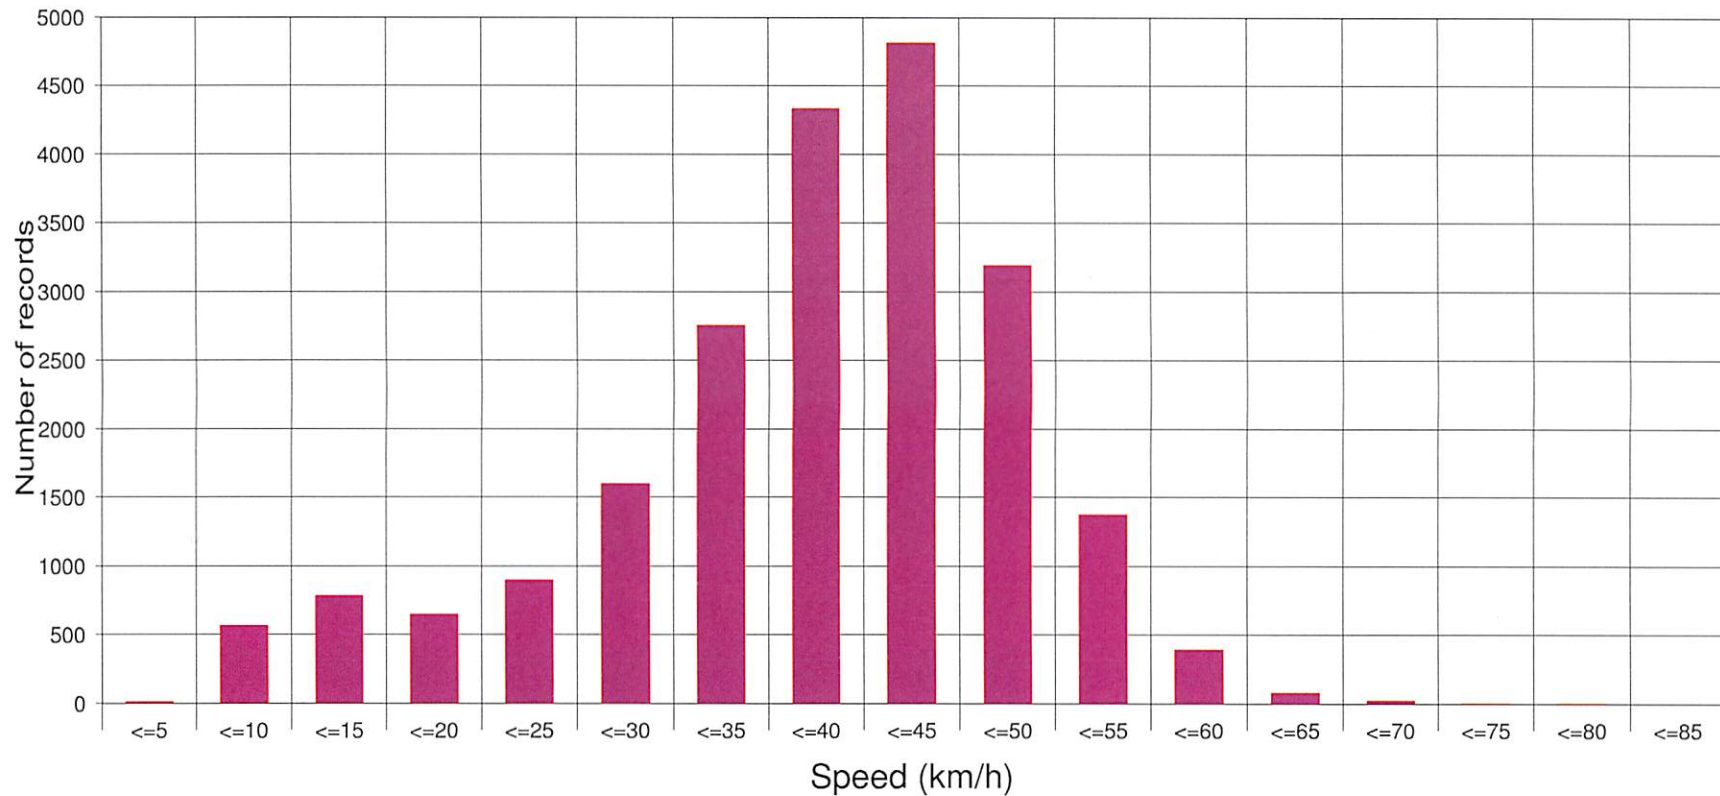

Sierzega Elektronik GmbH
Thürnaue 55, A-4062 Thening
Tel.: +43-7221-64114-0, Fax:-14
Mail: office@sierzega.at
Web: www.sierzega.at

Wenn an dieser Stelle Ihr Logo mit Anschrift usw. stehen soll,
so kopieren Sie eine entsprechende Grafik, gespeichert als "logo.wmf" (Windows Metafile)
mit den Proportionen 1:10 (Breite:Länge) in das Programmverzeichnis dieser Software

To see your own logo with your address here at this place:
Design a graphic file and save it as "logo.wmf" (Windows Metafile)
with the proportions 1:10 (width to length) in the program folder of this software

Aldeane Ave - 50kmh

Statistics

Period: Friday, June 19, 2020, 07:06 o'clock to Friday, July 17, 2020, 09:48 o'clock

Number of records	21482
Average speed	Va 37.7 km/h
85% of the vehicles are driving slower or up to ...	V85 48 km/h
Maximum speed	Vmax 83 km/h