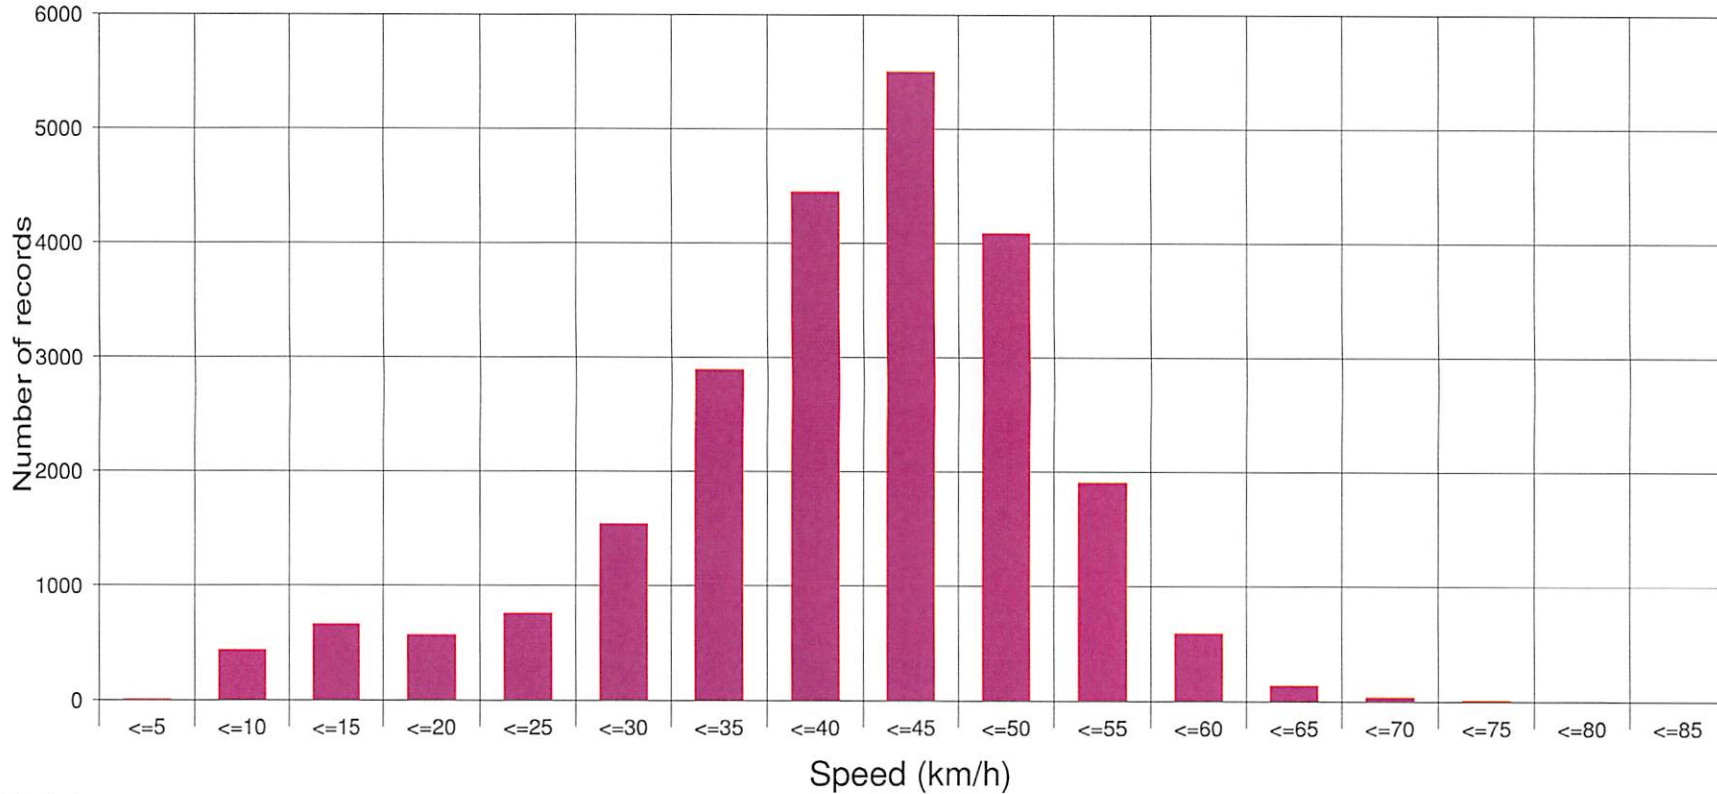

Sierzega Elektronik GmbH
Thürnau 55, A-4062 Thening
Tel.: +43-7221-64114-0, Fax:-14
Mail: office@sierzega.at
Web: www.sierzega.at

Wenn an dieser Stelle Ihr Logo mit Anschrift usw. stehen soll,
so kopieren Sie eine entsprechende Grafik, gespeichert als "logo.wmf" (Windows Metafile)
mit den Proportionen 1:10 (Breite:Länge) in das Programmverzeichnis dieser Software

To see your own logo with your address here at this place:
Design a graphic file and save it as "logo.wmf" (Windows Metafile)
with the proportions 1:10 (width to length) in the program folder of this software

Aldeane Avenue - 50kmh

Statistics

Period: Wednesday, August 19, 2020, 08:54 o'clock to Thursday, September 17, 2020, 08:34 o'clock

Number of records	23570
Average speed	Va 39.3 km/h
85% of the vehicles are driving slower or up to ...	V85 49 km/h
Maximum speed	Vmax 85 km/h