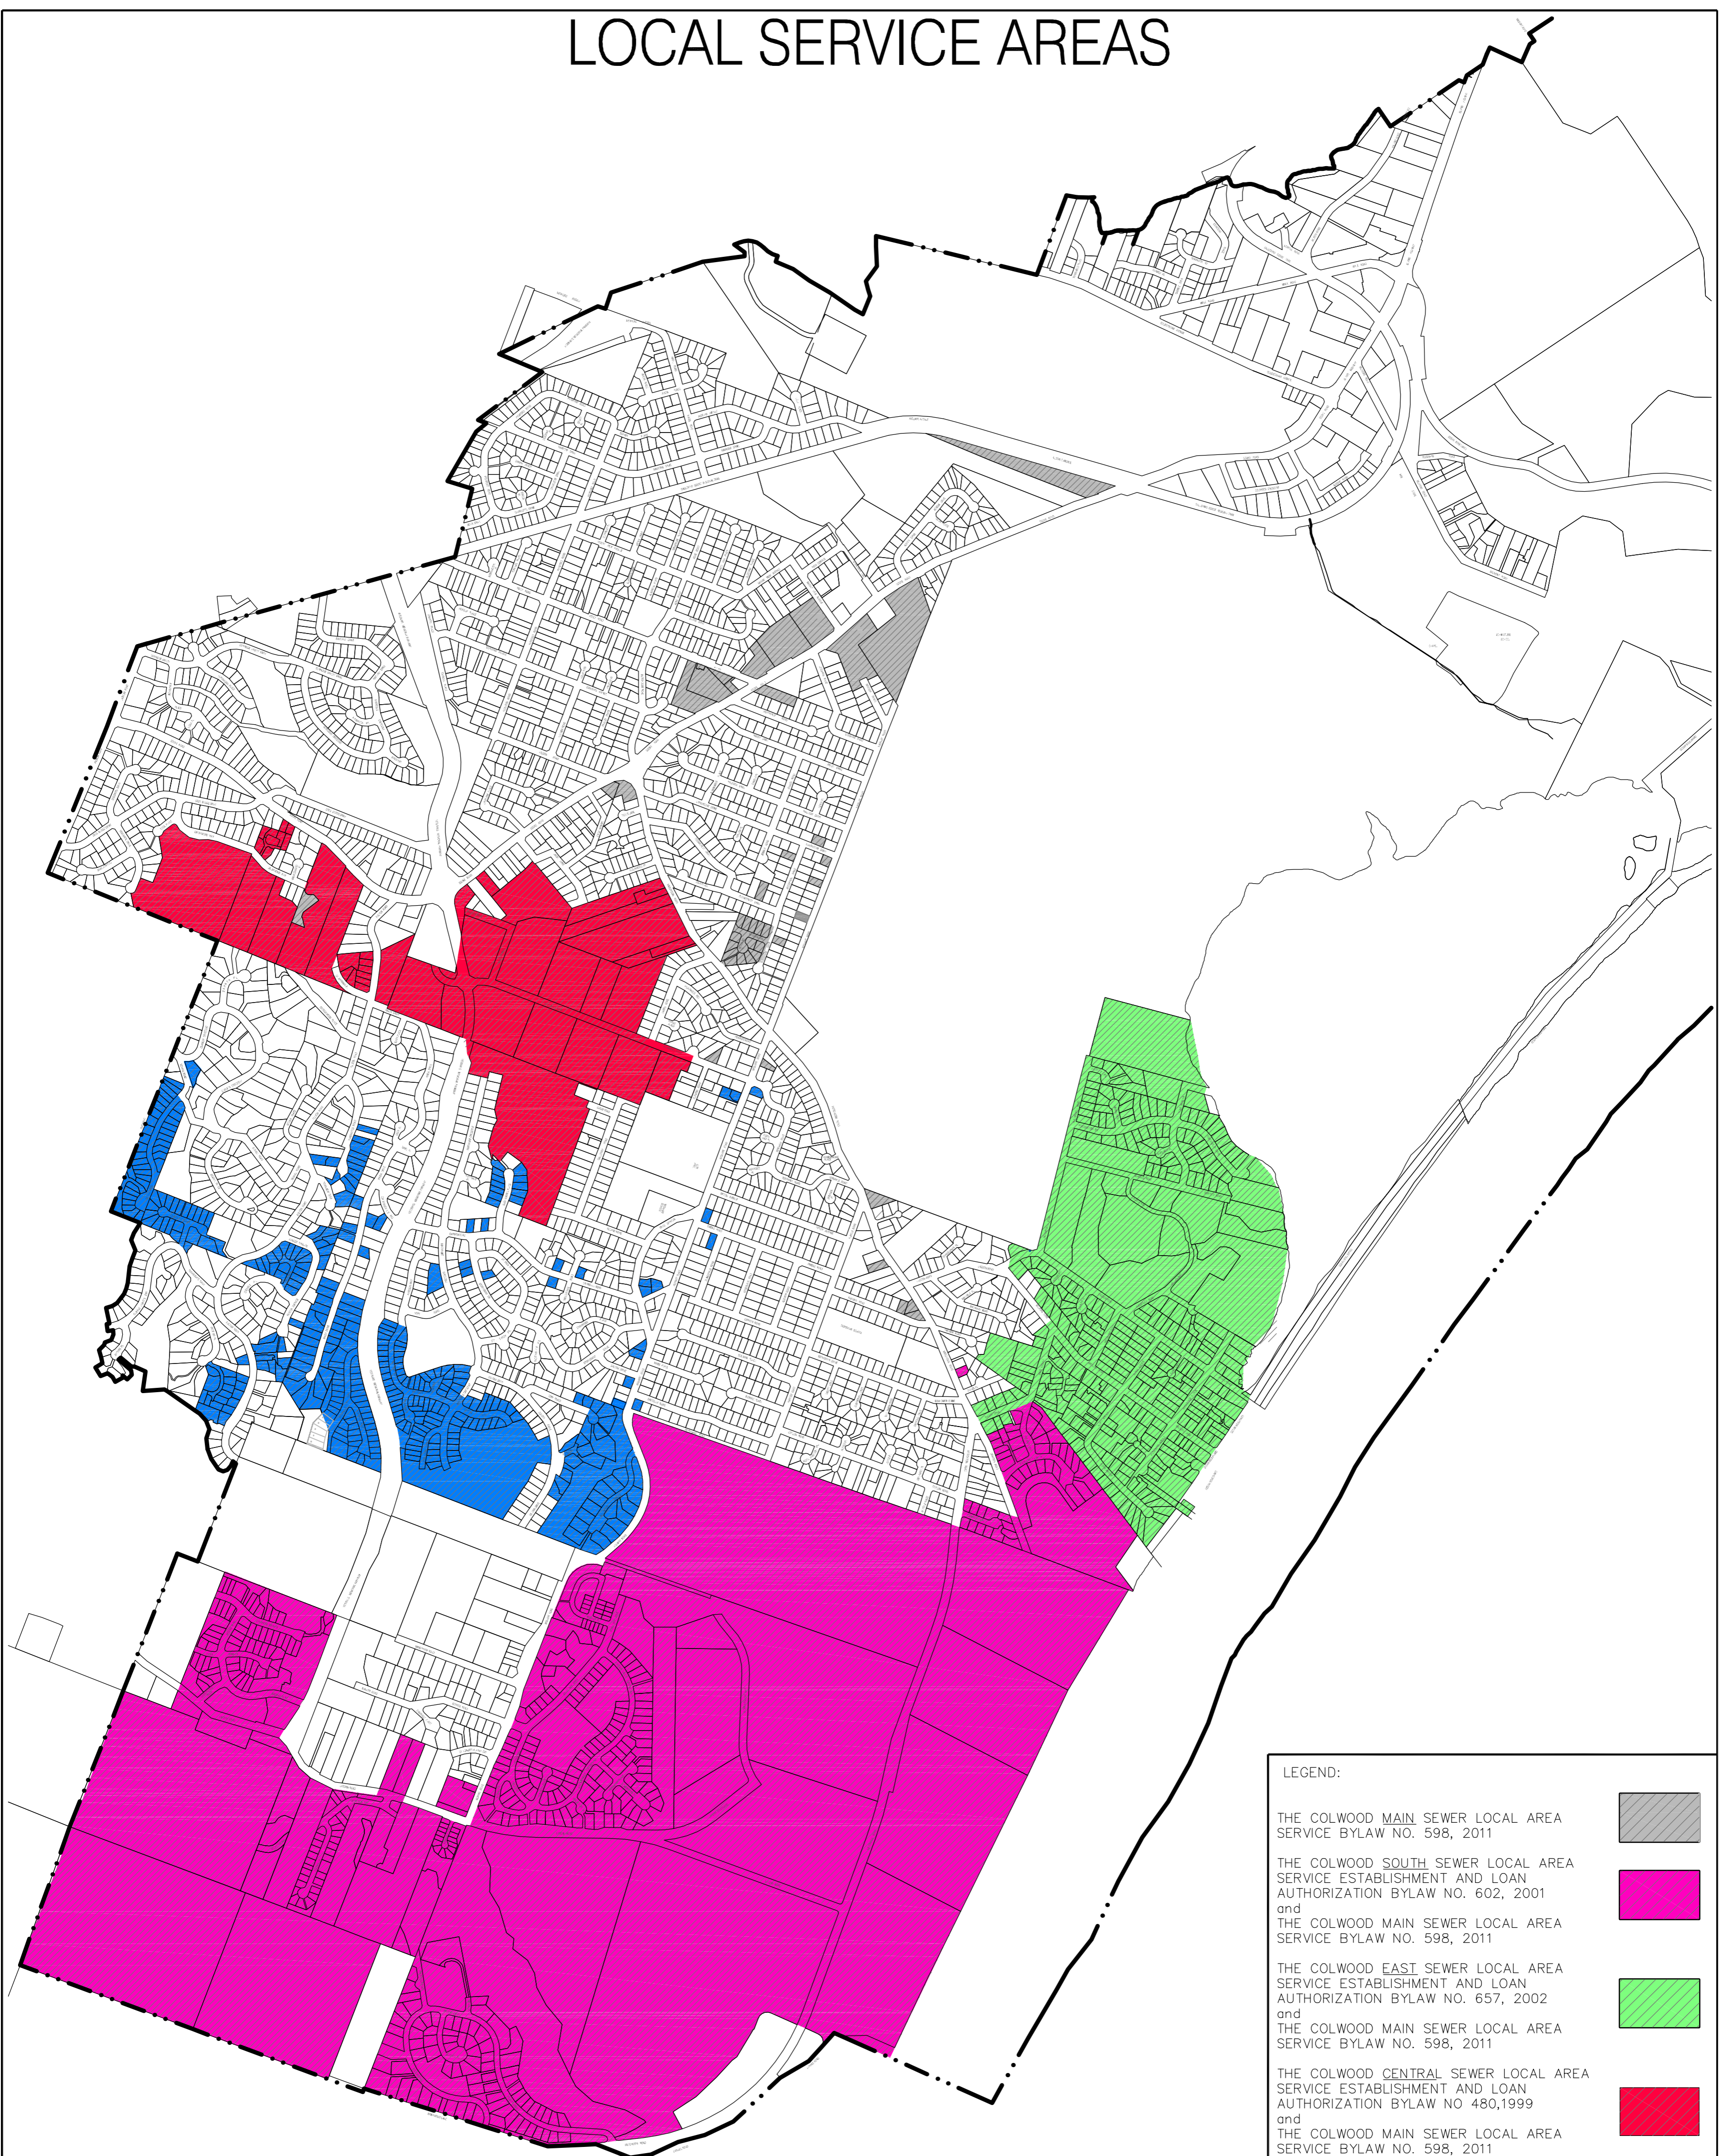

LOCAL SERVICE AREAS

LEGEND:

THE COLWOOD MAIN SEWER LOCAL AREA
SERVICE BYLAW NO. 598, 2011

THE COLWOOD SOUTH SEWER LOCAL AREA
SERVICE ESTABLISHMENT AND LOAN
AUTHORIZATION BYLAW NO. 602, 2001
and
THE COLWOOD MAIN SEWER LOCAL AREA
SERVICE BYLAW NO. 598, 2011

THE COLWOOD EAST SEWER LOCAL AREA
SERVICE ESTABLISHMENT AND LOAN
AUTHORIZATION BYLAW NO. 657, 2002
and
THE COLWOOD MAIN SEWER LOCAL AREA
SERVICE BYLAW NO. 598, 2011

THE COLWOOD CENTRAL SEWER LOCAL AREA
SERVICE ESTABLISHMENT AND LOAN
AUTHORIZATION BYLAW NO. 480,1999
and
THE COLWOOD MAIN SEWER LOCAL AREA
SERVICE BYLAW NO. 598, 2011

THE COLWOOD WEST SEWER LOCAL AREA
SERVICE ESTABLISHMENT AND LOAN
AUTHORIZATION BYLAW NO. 625, 2001
and
THE COLWOOD MAIN SEWER LOCAL AREA
SERVICE BYLAW NO. 598, 2011