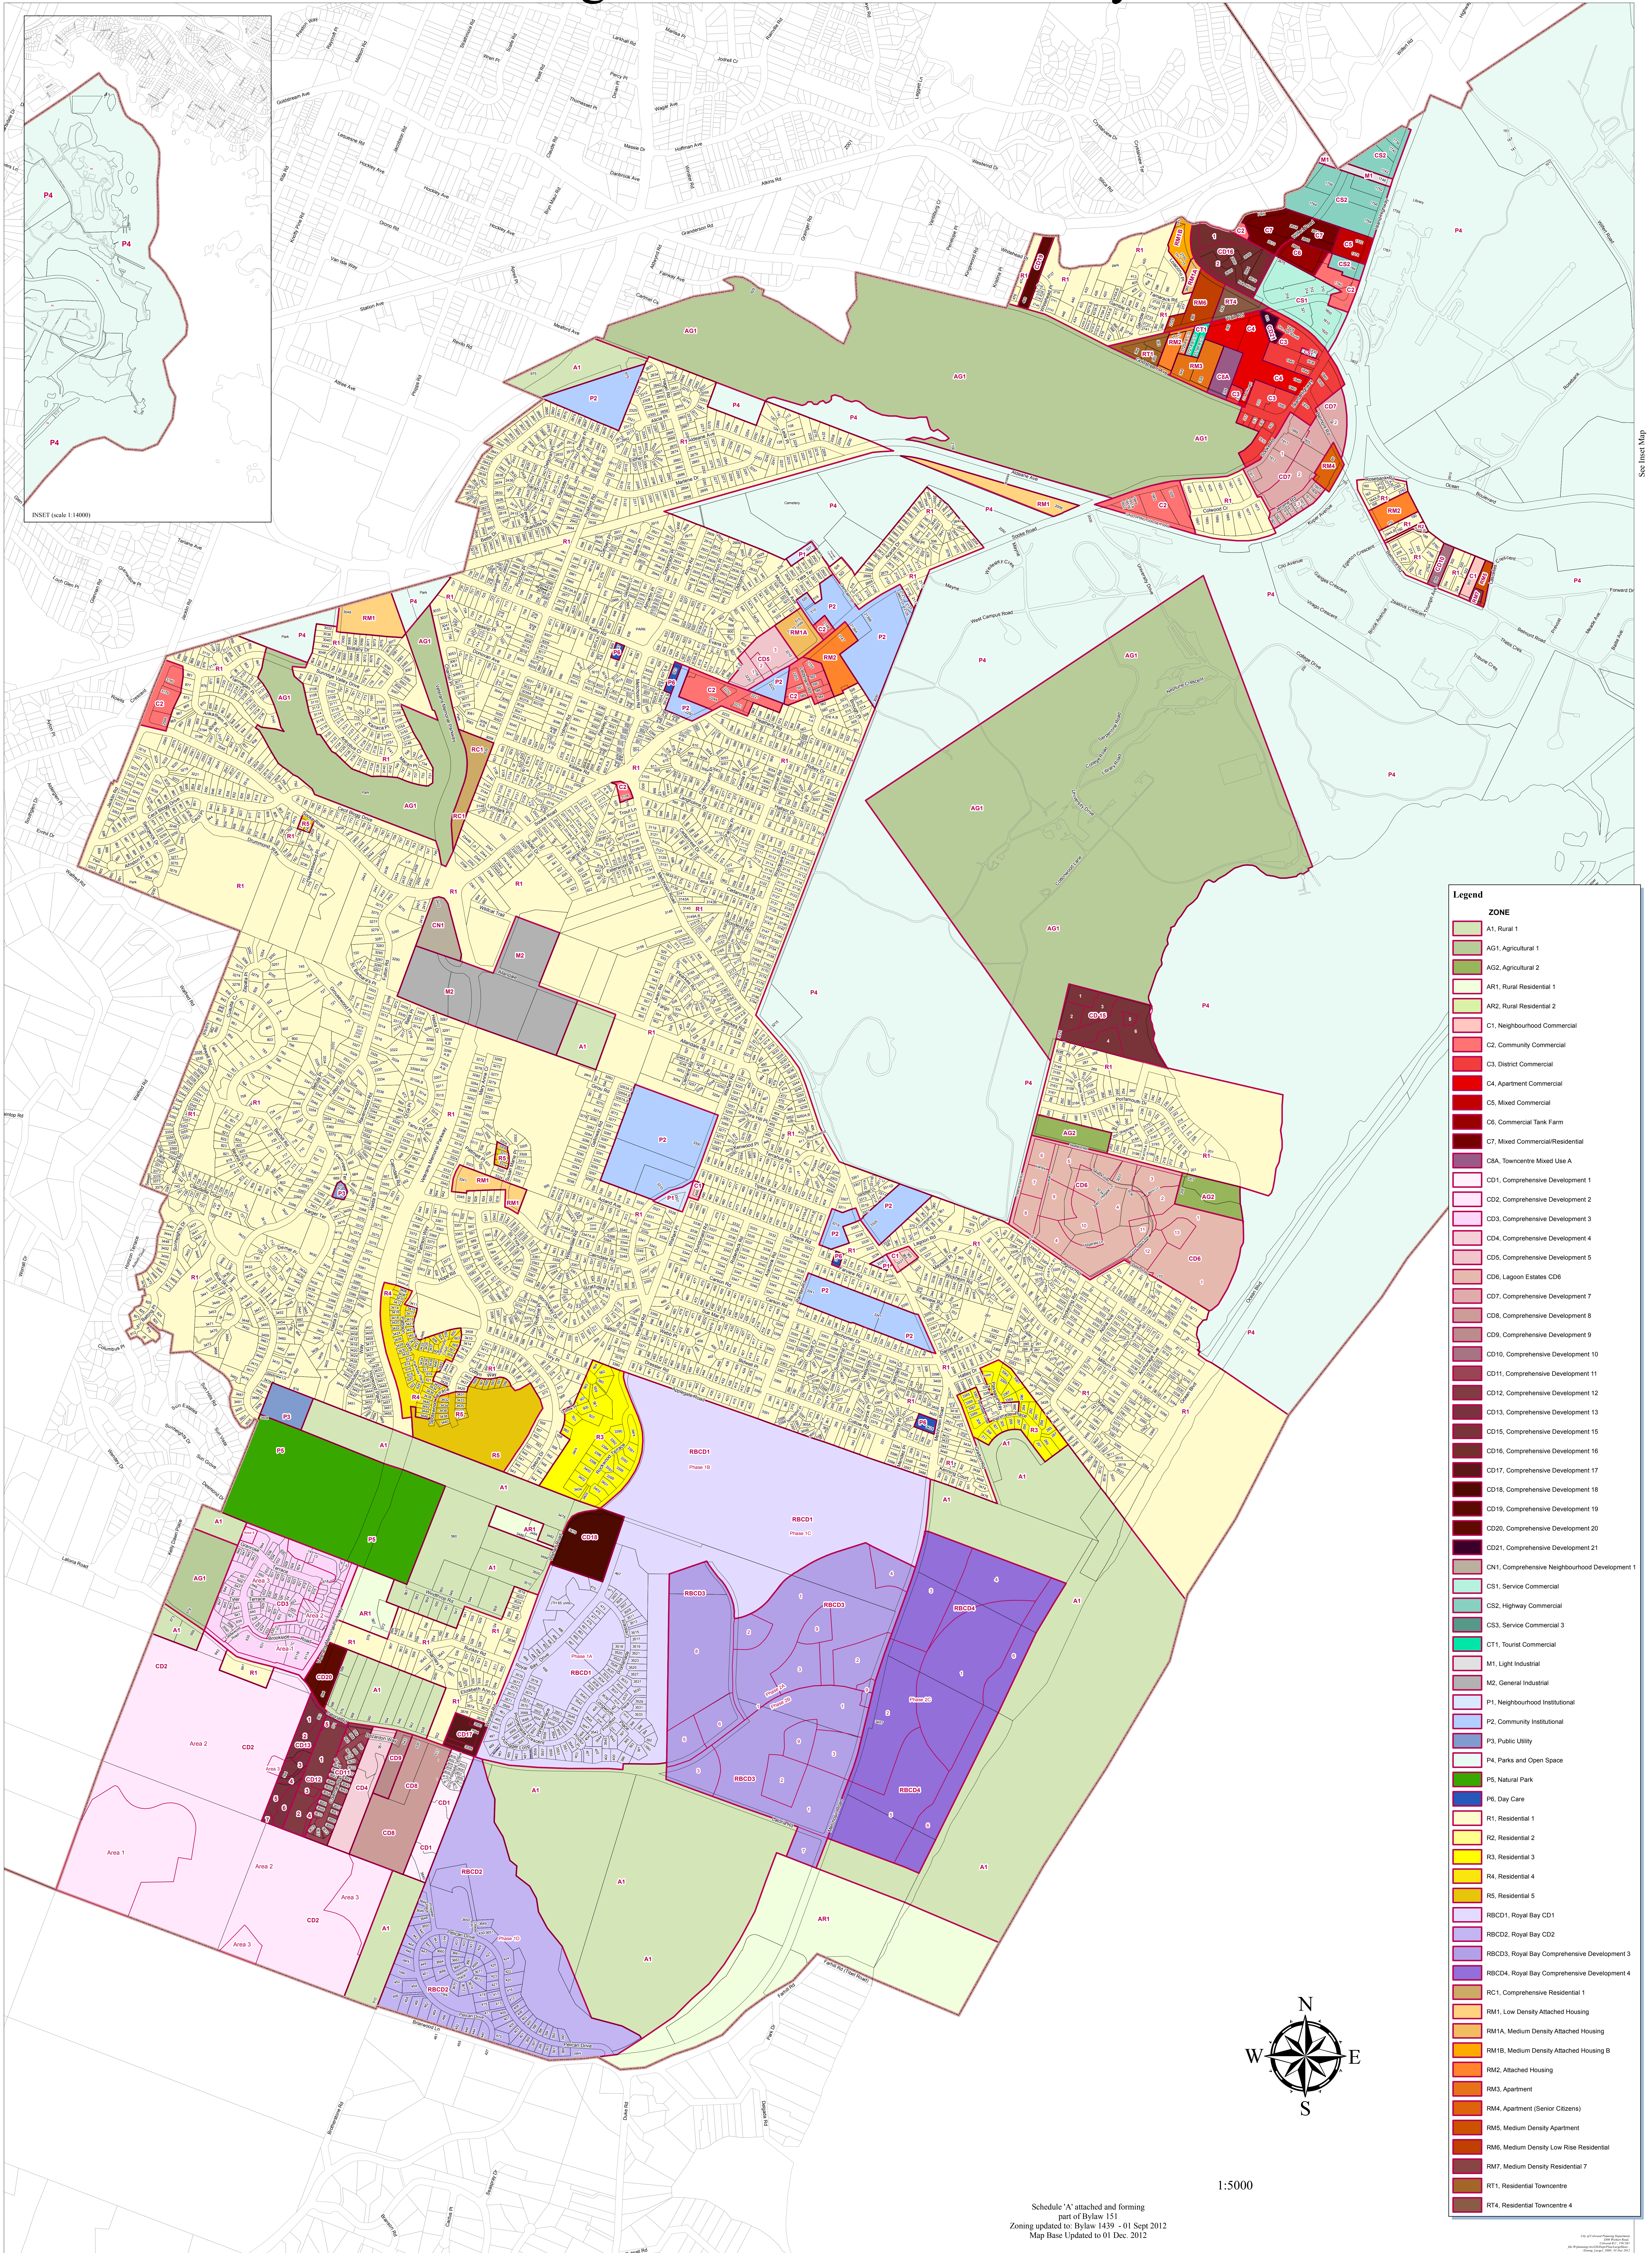

Zoning - Colwood Land Use Bylaw

1:5000

Site Plan Map